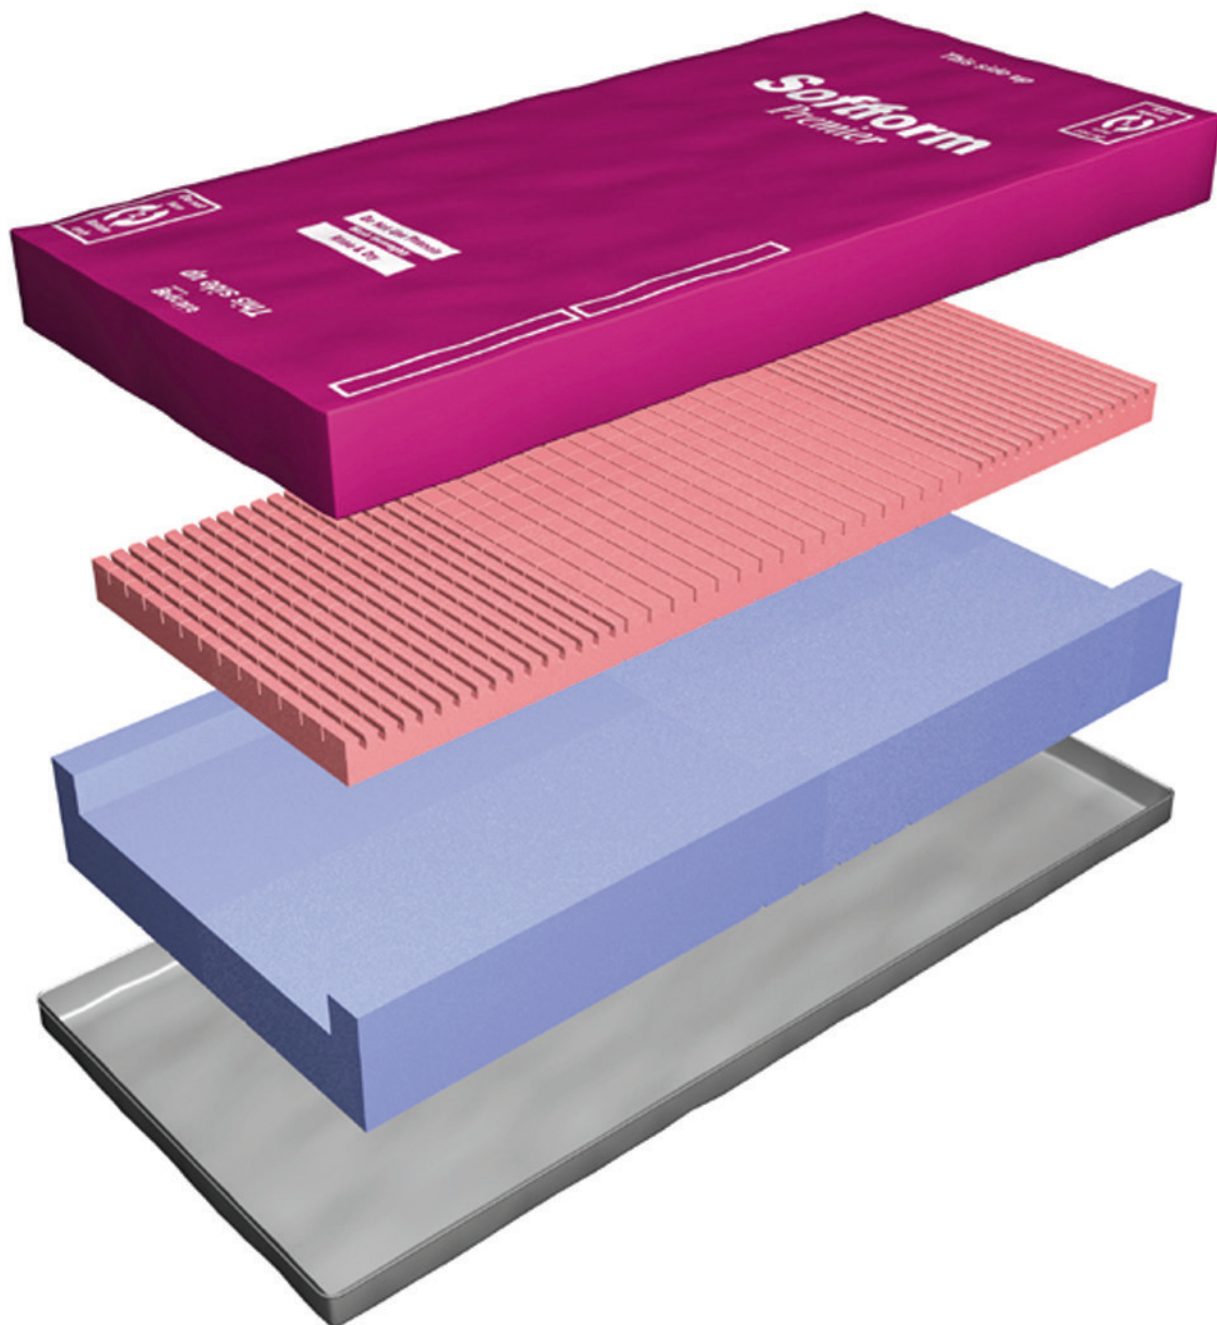

# Premier

DURABILITY AND PROTECTION

Equipped with a suite of features that ensures durability, sustained high degree of protection against tissue damage for the patient and an ingeniously designed insert pad, the Softform Premier mattress really does provide exceptional pressure reduction and comfort.

## Benefits

<b>Deep contoured insert pad for enhanced pressure care area</b>	Maximises body contact area and optimises pressure reduction
<b>Cover fabric conforms to deep contoured foam castellations on the upper surface of the insert pad when mattress is profiled</b>	Minimizes rucking of cover fabric on top surface, reducing potential for tissue damage
<b>Suitable for High Risk patients / Very High Risk when used in conjunction with a profiling bed</b>	Can contribute significantly to pressure ulcer prevention
<b>No need to turn over</b>	Reduces manual handling issues
<b>Single piece foam 'U' core</b>	Facilitates patient transfer by providing effective side-wall support
<b>Double-coated poly-urethane sides</b>	Reduces the risk of strike through, hydrolysis or relamination
<b>Two way stretch poly-urethane waterproof cover</b>	Provides excellent recovery and durability and helps reduce shear and friction forces
<b>High frequency welded seams and zip</b>	Reduces risk of fluid ingress
<b>Full length waterfall flap conceals the zip</b>	Further risk reduction of fluid ingress (through zip)
<b>Toughened PU coated base</b>	Prolongs longevity of the mattress
<b>Water penetration resistance</b>	35 kPa minimum (BS 3424: part 26). 35 kPa minimum after 20,000 cycles Martindale Abrasion Test EN ISO 5470-2