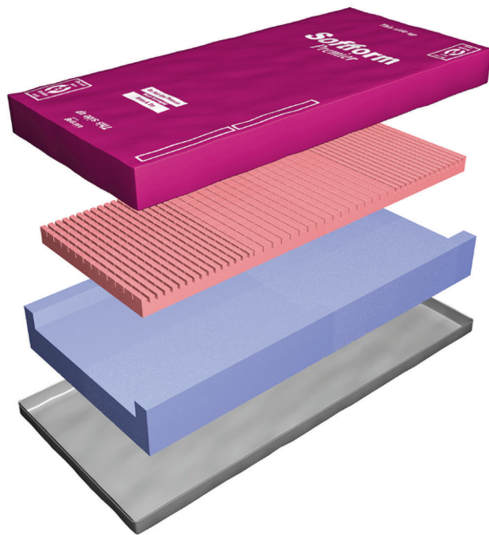

Softform Premier

Unique Features

Benefits

Deep contoured insert pad for enhanced pressure care area	Maximises body contact area and optimises pressure reduction
Cover fabric conforms to deep contoured foam castellations on the upper surface of the insert pad when mattress is profiled	Minimizes rucking of cover fabric on top surface, reducing potential for tissue damage
Suitable for High Risk patients / Very High Risk when used in conjunction with a profiling bed	Can contribute significantly to pressure ulcer prevention
No need to turn over	Reduces manual handling issues
Single piece foam 'U' core	Facilitates patient transfer by providing effective side-wall support
Double-coated poly-urethane sides	Reduces the risk of strike through, hydrolysis or relamination
Two way stretch poly-urethane waterproof cover	Provides excellent recovery and durability and helps reduce shear and friction forces
High frequency welded seams and zip	Reduces risk of fluid ingress
Full length waterfall flap conceals the zip	Further risk reduction of fluid ingress (through zip)
Toughened PU coated base	Prolongs longevity of the mattress
Water penetration resistance	35 kPa minimum (BS 3424: part 26). 35 kPa minimum after 20,000 cycles Martindale Abrasion Test EN ISO 5470-2

Tech Specs

WATERFLOW SCALE Waterflow Scale 20	User weight 247.6kg	Length 197cm	Width 88cm	Depth 15.2cm	WARRANTY Warranty 4yr cover 8yr foam