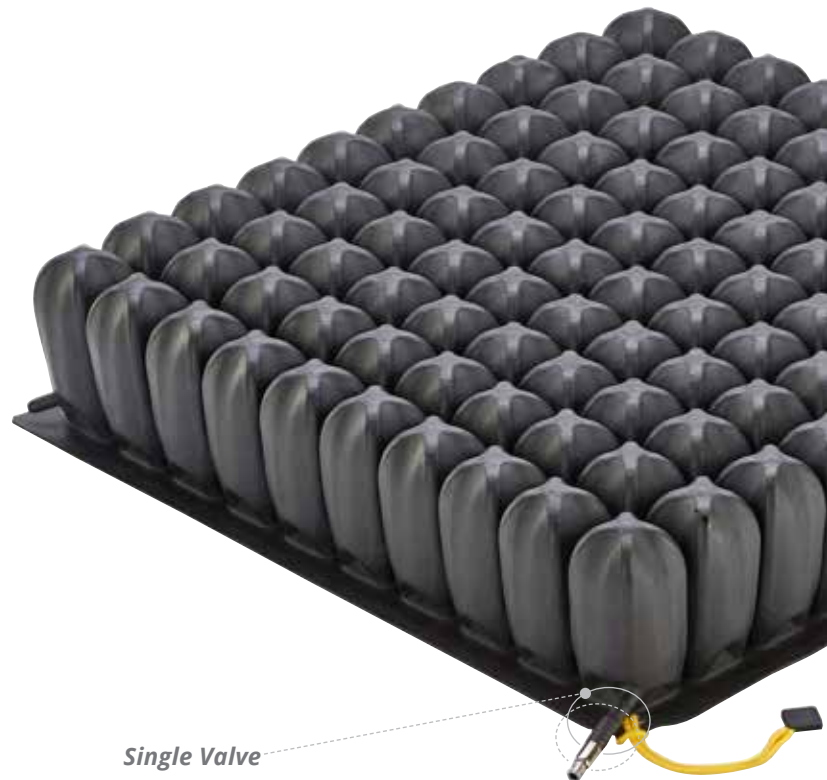

## Single Compartment Cushions

DRY FLOATATION® technology redistributes pressure while decreasing friction and shear. Every Single Compartment Series cushion is fully adjustable to fit your shape, minimize tissue deformation and facilitate blood flow.

## HIGH PROFILE®

The tall individual air cells provide maximum immersion and envelopment to redistribute pressure and decrease friction and shear. With a simple inflation adjustment, your ROHO will conform to your exact shape to minimize tissue deformation and maximize blood flow.

### DIMENSIONS

Width: 11.5 in. to 26.75 in. / 29 cm to 68 cm  
Depth: 11.5 in. to 25 in. / 29 cm to 63.5 cm  
Height: 4.25 in. / 10.5 cm

### DIMENSIONS

Width: 11.5 in. to 23.5 in. / 29 cm to 59.5 cm  
Depth: 11.5 in. to 20 in. / 29 cm to 50.5 cm  
Height: 2.25 in. / 5.5 cm