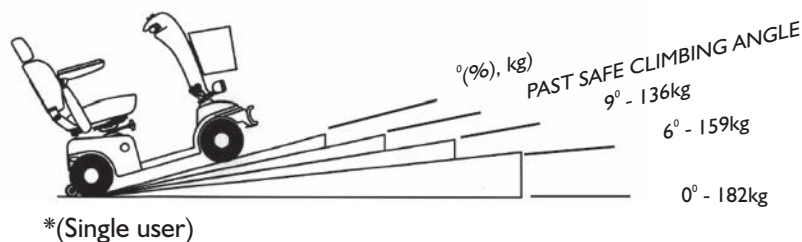

SPECIFICATIONS

Length	1230mm
Width	590mm
Height	1250mm
*Safe Climbing Angle	9 Degrees
*Max Climbing Angle	9 Degrees
Maximum Load Single User*	136Kgs
Charger	4Amp
Motor Size	Hp
Maximum Speed	12Kph
Battery Capacity (Minimum Amp)	2 x 50Amp
Maximum Range #	up to 30km
Wheel Size	260/330mm
Turning Radius	1290mm
Weight (w/o batteries)	76kg

FEATURES

- High Back Seat
- Adjustable Steering Tiller
- Adjustable Width Arm Rests
- Fold Arm Rests
- Sliding Rotating Seats
- Front Shopping Basket
- Variable Seat height
- Horn
- Battery Level Warning Light
- Flat Free Tyres
- Front & Rear Suspension
- Front Lights
- Anti Tips Wheels
- **Comprehensive Warranty**

Shoprider is listed and complies with the regulations of the Therapeutic Goods Association of Australia as well as the regulatory bodies and standards in America (FDA) and Europe (CE)

IMPORTANT: Always be sure to read your owner's manual thoroughly before operating your machine.

WARNING: Do not exceed 10kph on public roads or paths

Driving range varies with the factors shown below

- (1) The weight of the occupant
- (2) Level ground & Ambient temperature
- (3) Battery condition / Type of charger
- (4) Driving Style

SHOPRIDER®
www.shoprider.com.au *mobility*

Your Authorised dealer

For your nearest Distributor call 1800 672 633
Or visit our Web Site at www.shoprider.com.au