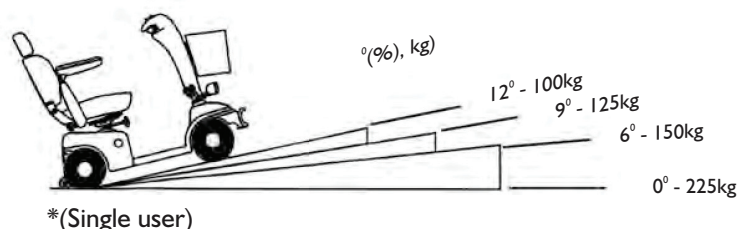

The reliability of this impressive scooter by SHOPRIDER™ is further enhanced by the rear wheel drive and electromagnetic brake.

SPECIFICATIONS

ROCKY 4

Length	1430mm
Width	680mm
Height	1300mm
*Safe Climbing Angle	9 Degrees
*Max Climbing Angle	12 Degrees
*Maximum Load <u>Single user</u>	225Kgs
Charger	8Amp
Motor Size	2.0Hp
Battery capacity min	2 x 60 Amp
Maximum range#	up to 50km
Wheel Size	330mm
Turning Radius	1800 mm
Weight (with battery)	146kg

FEATURES:

Airflow Comfort Seat
Loop Steering Tiller
Gas Adjustable Steering Tiller
Adjustable width arm rests
Sliding Rotating Seat
Variable Seat Height
Battery Power indicator
Double Head Lights
Rear Lights & Indicators
Hazard Lights
Front & Rear Bump Pads
High & Low Speed
Shopping Basket
Comprehensive Warranty

WARNING: Do not exceed 10kph on public roads or paths

IMPORTANT: Always be sure to read your owner's manual thoroughly before operating your machine.

Driving range varies with the factors shown below

- (1) The weight of the occupant
- (2) Level ground & Ambient temperature
- (3) Battery condition / Type of charger
- (4) Driving Style

Shoprider is listed and complies with the regulations of the Therapeutic Goods Association of Australia as well as the regulatory bodies and standards in America (FDA) and Europe (CE)

SHOPRIDER®
www.shoprider.com.au
mobility

Your Authorised dealer

For your nearest Distributor call 1800 672 633
Or visit our Web Site at www.shoprider.com.au