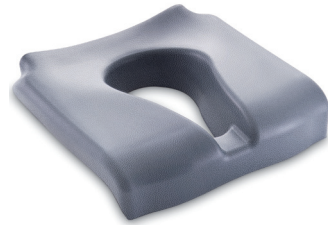

Ocean Accessories

SOFT SEAT
With key-shaped cut out.
16341 for Ocean/Ocean XL/Ocean/E-Vip
1470075 for Ocean Vip / Ocean Vip XL / Ocean Dual Vip

SOFT SEAT INSERT
For soft seat with key-shaped cut out.
16343 for all models of the Ocean series

SOFT SEAT
With small, oval opening.
16342 for all models of the Ocean series

Splash guard
Simply snap-on, for soft seat with key-shaped cut out.
16511 for all models of the Ocean series

UNIVERSAL SOFT SEAT
Closed seat surface.
1526032 for all models of the Ocean series

ERGONOMIC SPECIAL SOFT SEAT
Extra soft, textured surface
1531259 for Ocean, Ocean XL, Ocean Vip, Ocean Vip XL, Ocean Dual Vip

SAFETY BAR
For additional safety. The surface with soft padding. Easy to assemble.
10167-10 for all models of the Ocean series. Length: 54 cm
1470078 XL safety bar for all XL versions of the Ocean series. Length: 62 cm

WIDER XL ARMRESTS
Increases the distance between the armrests by 4 cm on each side.
Retrofit kit for Ocean Vip, Ocean Dual Vip and Ocean E-Vip
1470086 Wider XL armrests (pair)

24" WHEELS (SET)
Incl. brakes and removable axles.
16379 for Ocean / Ocean XL