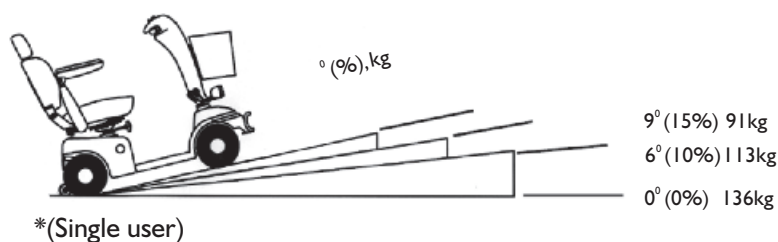

SPECIFICATIONS

SPECIFICATIONS	GK9
Length	1050mm
Width	560mm
Height	880mm
*Safe Climbing Angle	9 Degrees
*Max Climbing Angle	9 Degrees
Maximum Load Single User*	136Kgs
Charger	4Amp
Motor Size	0.8Hp
Maximum Speed	6kmph
Battery Capacity (Minimum Amp)	21 x 21 Amp
Maximum Range #	up to 20km
Wheel Size	225mm
Turning Radius	1150mm
Weight (with battery)	56kg

FEATURES

- Mid Back Seat
- T Bar Steering Tiller
- Adjustable Steering Tiller
- Adjustable width arm rests
- Sliding Seat
- Variable Seat Height
- Battery Power indicator
- Front Bump Bar
- Pull Apart Design for Transport
- Shopping Basket
- **Comprehensive Warranty**

Shoprider is listed and complies with the regulations of the Therapeutic Goods Association of Australia as well as the regulatory bodies and standards in America (FDA) and Europe (CE)

WARNING: Do not exceed 10kph on public roads or paths.

IMPORTANT: Always be sure to read your owner's manual thoroughly before operating your machine.

Driving range varies with the factors shown below

- (1) The weight of the occupant
- (2) Level ground & Ambient temperature
- (3) Battery condition / Type of charger
- (4) Driving Style

Your Authorised dealer

For your nearest Distributor call 1800 672 633
Or visit our Web Site at www.shoprider.com.au