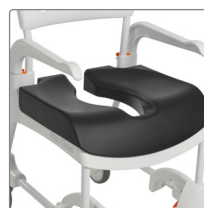

Comfort Seat Soft

Small opening width 15 cm (6"): 80209301
narrow opening width 18 cm (7"): 80209227
A soft contoured seat. Material: polyurethane.
Cleaning max. 85° C (185° F) or with alcohol wipe.