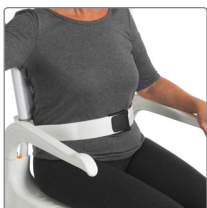

Chest harness strap

80209442
Adjustable in length. Attach to soft back support (80209225). Material: polyester.