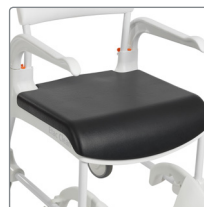

Seat cover

80209247
When a complete seat is required.
Materials: Polyurethane.
Cleaning max. 85° C (185° F) or with alcohol wipe.