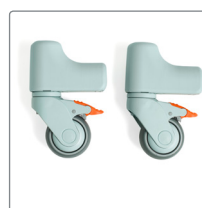

Grey: 80209229
Fits Disposable pan.

- Clean Height Adjustable only

Flip up foot supports

80209250
Removable, adjustable height. Attachments included.
Materials: powder coated aluminum and polypropylene foot supports.

Elevating leg support

Right: 80209252
Left: 80209253
Attachments included.
Materials: ABS plastic, stainless.

- Clean 49 and 55 cm only

Rear wheel adapter

White: 80209305
Materials: Aluminium, polyamide.

Heightening kit with wheels

White, 4 pcs: 80209511
Lagoon green, 4 pcs: 80209512
Raise the seat by 5 cm (2").
Materials: Polyamide, TPE, aluminium.

75 mm (3") castors

White, front, pair: 80209515
White, back pair: 80209516
Lagoon green, front, pair: 80209513
Lagoon green, back, pair: 80209514
Reduce seat height by 5 cm (2"). Mounted on Clean 44 cm as standard.
Materials: polyamide, TPE, aluminium.