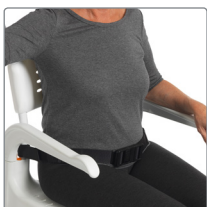

Positioning belt

80209440
Adjustable in length. Attachment with velcro straps.
Material: polyester.