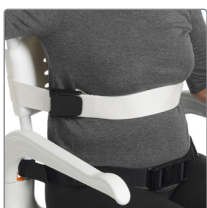

Safety strap

80209034
Attachments on the rear side of the back support. Always use together with positioning belt. Material: polyester. Can not be used in combination with: 80209225.