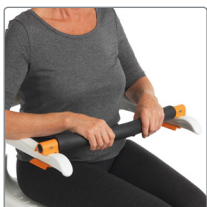

Etac Clean 24"

This variant of Etac Clean is suitable for those who can operate the chair independently and want to maximise their mobility.

Easy to manoeuvre, for the independent user

The Etac Clean 24" wheels are positioned to make it easy to manoeuvre the chair without compromising user safety or comfort. It is easy to transfer to and from the chair thanks to the large, unrestricted seat in front of the wheels. The brake handles are also positioned below the seat so that they do not get in the way during transfer, while remaining easy to reach.

Safe and simple transfer

The flat seat and the brake position facilitate lateral transfer.

Accessories

Soft back support

80209225
Adjustable.
Washing at max 60° C (140° F).

Soft pad

Grey: 80209260
Heat-reflecting with a non-slip surface.
Recess width: 17 cm (6¾").
Materials: polyethylene.
Cleaning max max. 60° C (140° F) or with alcohol wipe.

Side Support

80209509
Adjustable in width. Materials: Polyester fabric, Velcro, polyethylene.
Washing at max. 60° C (140° F).
Can not be used in combination with: 80209225.

Soft back pad

Grey: 80209261
Heat-reflecting with a non-slip surface.
Materials: polyethylene. Cleaning max. 60° C (140° F) or with alcohol wipe.