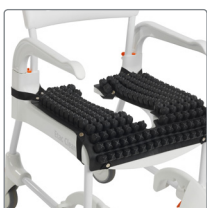

Cushion, protect

80209245
Air-inflated ROHO cushion with excellent pressure distribution properties. Adjustable air pressure. Recess width: 21 cm (8¼").
Material: neoprene. Cleaning max: 60° C (140° F).