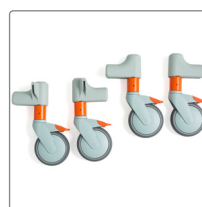

Grey: 80209229
Fits Disposable pan.

- Clean Height Adjustable only

Flip up foot supports

80209250
Removable, adjustable height. Attachments included.
Materials: powder coated aluminum and polypropylene foot supports.

Elevating leg support

Right: 80209252
Left: 80209253
Attachments included.
Materials: ABS plastic, stainless.

- Clean 49 and 55 cm only

Rear wheel adapter

White: 80209305
Materials: Aluminium, polyamide.

Heightening kit with wheels

White, 4 pcs: 80209511
Lagoon green, 4 pcs: 80209512
Raise the seat by 5 cm (2").
Materials: Polyamide, TPE, aluminium.

75 mm (3") castors

White, front, pair: 80209515
White, back pair: 80209516
Lagoon green, front, pair: 80209513
Lagoon green, back, pair: 80209514
Reduce seat height by 5 cm (2"). Mounted on Clean 44 cm as standard.
Materials: polyamide, TPE, aluminium.