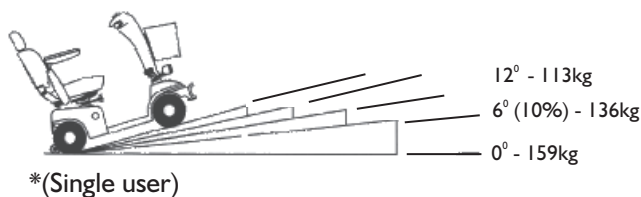

The reliability of these impressive scooters by SHOPRIDER™ is further enhanced by the rear wheel drive and electromagnetic brake

SPECIFICATIONS

	AllRounder
Length	1300mm
Width	640mm
Height	1200mm
*Safe Climbing Angle	9 Degrees
*Max Climbing Angle	12 Degrees
Maximum Load Single User*	159Kgs
Charger	8Amp
Motor Size	1.5Hp (4 pole)
Maximum Speed	10kmph
Battery Capacity (Minimum Amp)	40Amp
Maximum Range #	up to 40km
Wheel Size	330mm
Turning Radius	1440mm
Weight (with battery)	99kg

FEATURES

Powerful 4 Pole Motor
Large Captain's Seat
Adjustable Steering Tiller
Adjustable Width Arm Rests
Sliding rotating Seat
Fold Arm Rests
Variable Seat height
Front Shopping Basket
Horn
Led Battery Level indicator
Front Chrome Bumper
Front & Rear Suspension
Front & Rear Lights
Hazard Lights /indicators
High / Low Speed switch
Anti Tips Wheels
Comprehensive Warranty

Shoprider is listed and complies with the regulations of the Therapeutic Goods Association of Australia as well as the regulatory bodies and standards in America (FDA) and Europe (CE)

WARNING: Do not exceed 10kph on public roads or paths.

IMPORTANT: Always be sure to read your owner's manual thoroughly before operating your machine.

Driving range varies with the factors shown below

- (1) The weight of the occupant
- (2) Level ground & Ambient temperature
- (3) Battery condition / Type of charger
- (4) Driving Style

AllRounder

Your Authorised dealer

For your nearest Distributor call 1800 672 633
Or visit our Web Site at www.shoprider.com.au