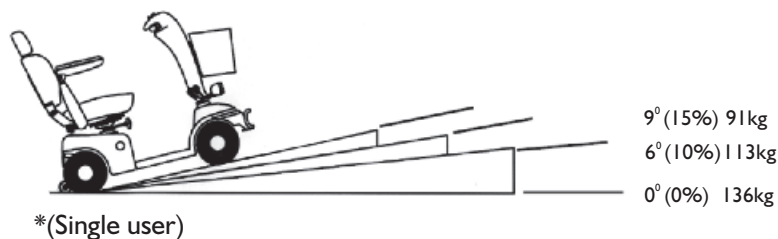

SPECIFICATIONS

	889SL
Length	1300mm
Width	640mm
Height	1200mm
*Safe Climbing Angle	9 Degrees
*Max Climbing Angle	12 Degrees
Maximum Load Single User*	136Kgs
Charger	4Amp
Motor Size	1.20Hp (4 Pole)
Maximum Speed	10kmph
Battery Capacity (Minimum Amp)	40Amp
Maximum Range #	up to 40km
Wheel Size	330mm
Turning Radius	1440mm
Weight (with battery)	99kg

FEATURES

Large Captain's Seat
Double Pillow Comfort Seat
Adjustable Steering Tiller
Adjustable Width Arm Rests
Fold Arm Rests
Sliding Rotating Seats
Powerful 4 Pole Motor
Front Shopping Basket
Modesty Panel
Variable Seat height
Horn
Battery Level Warning Light
Front & Rear Bumper Pads
Front & Rear Suspension
Front & Rear Lights
Hazard Lights
Front Lights
High / Low Speed switch
Anti Tips Wheels
Comprehensive Warranty

Shoprider is listed and complies with the regulations of the Therapeutic Goods Association of Australia as well as the regulatory bodies and standards in America (FDA) and Europe (CE)

WARNING: Do not exceed 10kph on public roads or paths.

IMPORTANT: Always be sure to read your owner's manual thoroughly before operating your machine.

Driving range varies with the factors shown below

- (1) The weight of the occupant
- (2) Level ground & Ambient temperature
- (3) Battery condition / Type of charger
- (4) Driving Style

SHOPRIDER®
www.shoprider.com.au *mobility*

Your Authorised dealer

For your nearest Distributor call 1800 672 633
Or visit our Web Site at www.shoprider.com.au