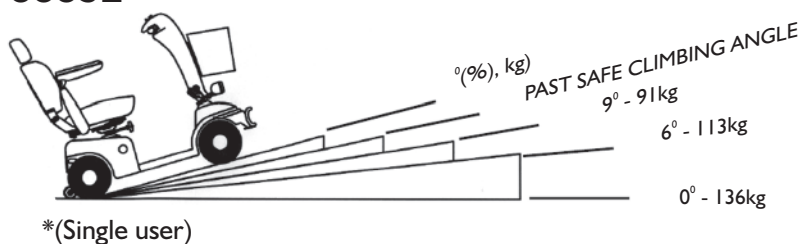

SPECIFICATIONS

888SE

Length	1280mm
Width	600mm
Height	1070mm
*Safe Climbing Angle	9 Degrees
*Max Climbing Angle	9 Degrees
Maximum Load Single User*	136Kgs
Charger	4Amp
Motor Size	0.75Hp
Battery Capacity (Minimum Amp)	2 x 50Amp
Maximum Range #	up to 40km
Wheel Size	260mm
Turning Radius	1500mm
Weight (w/o batteries)	76kg

FEATURES

High Back Seat
Adjustable Steering Tiller
Adjustable Width Arm Rests
Fold Arm Rests
Sliding Rotating Seats
Front Shopping Basket
Variable Seat height
Horn
Battery Level Warning Light
Front & Rear Bumper Pads
Front & Rear Suspension
Front Lights
Anti Tips Wheels
Comprehensive Warranty

Shoprider is listed and complies with the regulations of the Therapeutic Goods Association of Australia and is manufactured to comply with all relevant international ISO standards.

IMPORTANT: Always be sure to read your owner's manual thoroughly before operating your machine.

WARNING: Do not exceed 10kph on public roads or paths

Driving range varies with the factors shown below

- (1) The weight of the occupant
- (2) Level ground & Ambient temperature
- (3) Battery condition / Type of charger
- (4) Driving Style

888SE

SHOPRIDER®
www.shoprider.com.au *mobility*

Your Authorised dealer

For your nearest Distributor call 1800 672 633
Or visit our Web Site at www.shoprider.com.au