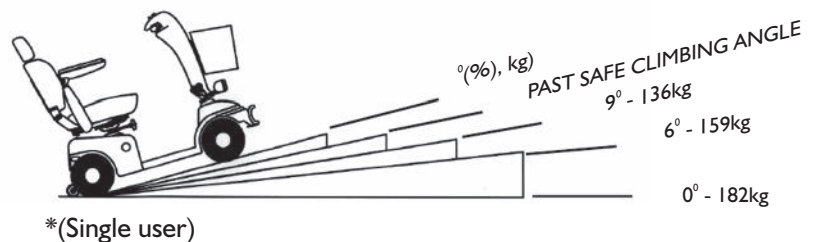

SPECIFICATIONS

Length	1230mm
Width	640mm
Height	1250mm
*Safe Climbing Angle	9 Degrees
*Max Climbing Angle	9 Degrees
Maximum Load Single User*	182Kgs
Charger	4Amp
Motor Size	2.0Hp
Battery Capacity (Minimum Amp)	2 x 50Amp
Maximum Range #	up to 30km
Wheel Size	260/330mm
Turning Radius	1290mm
Weight (w/o batteries)	76kg

FEATURES

High Back Seat
Adjustable Steering Tiller
Adjustable Width Arm Rests
Fold Arm Rests
Sliding Rotating Seats
Front Shopping Basket
Variable Seat height
Horn
Battery Level Warning Light
Flat Free Tyres
Front & Rear Suspension
Front Lights
Anti Tips Wheels
Comprehensive Warranty

Shoprider is listed and complies with the regulations of the Therapeutic Goods Association of Australia as well as the regulatory bodies and standards in America (FDA) and Europe (CE)

IMPORTANT: Always be sure to read your owner's manual thoroughly before operating your machine.

WARNING: Do not exceed 10kph on public roads or paths

Driving range varies with the factors shown below

- (1) The weight of the occupant
- (2) Level ground & Ambient temperature
- (3) Battery condition / Type of charger
- (4) Driving Style

SHOPRIDER®
www.shoprider.com.au *mobility*

Your Authorised dealer

For your nearest Distributor call 1800 672 633
Or visit our Web Site at www.shoprider.com.au